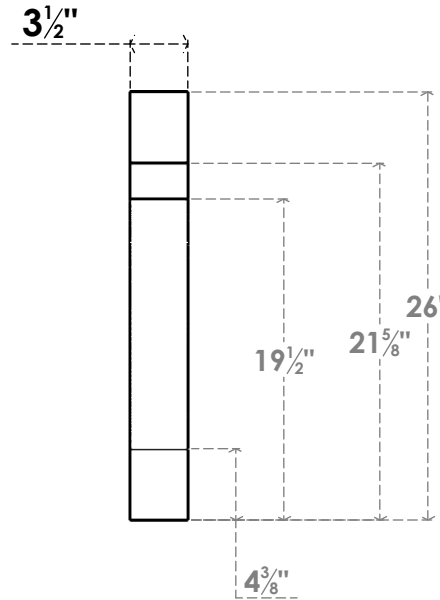

ITEM NUMBER: BRCPC035X26000X26000MRC

3 1/2"W X 26"D X 26"H MERCED ARCHITECTURAL GRADE PVC CLOSED KNEE BRACE

SIDE PROFILE

FRONT PROFILE

ISOMETRIC

EKENA MILLWORK
2300 WEST MAIN ST.
CLARKSVILLE, TX 75426
TOLL FREE: 866-607-0453
WWW.EKENAMILLWORK.COM