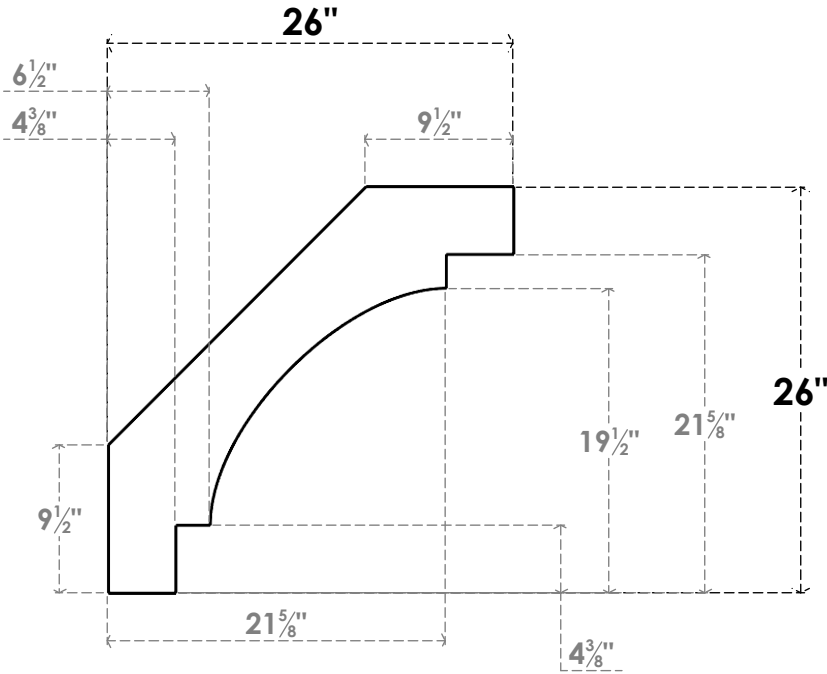

ITEM NUMBER: BRCPC035X26000X26000MRC

3 1/2"W X 26"D X 26"H MERCED ARCHITECTURAL GRADE PVC CLOSED KNEE BRACE

SIDE PROFILE

FRONT PROFILE

ISOMETRIC

EKENA MILLWORK
2300 WEST MAIN ST.
CLARKSVILLE, TX 75426
TOLL FREE: 866-607-0453
WWW.EKENAMILLWORK.COM